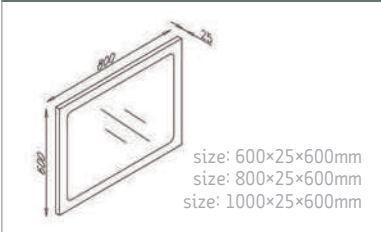

SWF-1723060M

[Mirror (거울)]

5mm glass mirror