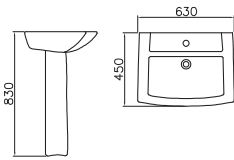

SWF-1706090M

5mm glass mirror

size: 750×40×500mm
 size: 900×40×500mm

[Lavatory (세면기)]

HÜ
LAVATORIES

HCL-1203

평면볼임 세면기
size: 630×450×830mm

HCL-1204