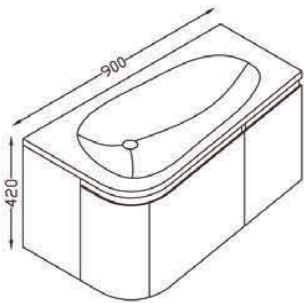

SWF-1422090C

1 soft-closing door
1 soft-closing drawer
size: 900×520×400mm
1 soft-closing drawer
size: 750×500×400mm
size: 600×470×400mm
size: 800×520×400mm