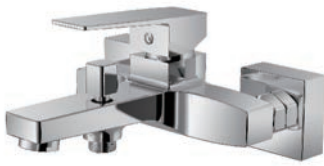

HBFB-864

샤워욕조수전
Single lever
Bath & shower faucet