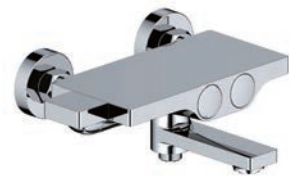

GRFL-786

원홀세면수전
Single lever
one-hole lavatory faucet

GRFL-787

원홀탑볼세면수전
Single lever
one-hole top ball lavatory faucet

GRFB-788

샤워욕조수전
Single lever
bath & shower faucet

GRFL-789

매립형세면수전
Single lever
Concealed lavatory faucet

GRFL-782

원홀세면수전
Single lever
one-hole lavatory faucet

GRFL-784

원홀탑볼세면수전
Single lever
one-hole top ball lavatory faucet

GRFB-783

샤워욕조수전
Single lever
bath & shower faucet

[Sandara series (산다라 수전)]

GSFL-790

원홀세면수전
Single lever
one-hole lavatory faucet

GSFL-791

원홀탑볼세면수전
Single lever
one-hole top ball lavatory faucet

GSFB-792

샤워욕조수전
Single lever
bath & shower faucet

[Concealed Shower (매립형 수전)]

GCFB-764

매립형레인샤워수전
Single lever
Concealed shower faucet