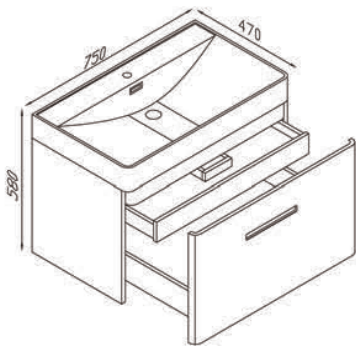

SWF-1110060WC

CeFiONtect technology wash basin
Two high glossy painting doors
size: 600×400×500mm

SWF-1110060WM

Roundcorner mirror
Top light (IP44)
size: 600×20×700mm

SWF-1604080WSB

1 soft-closing door
size: 500×220×800mm