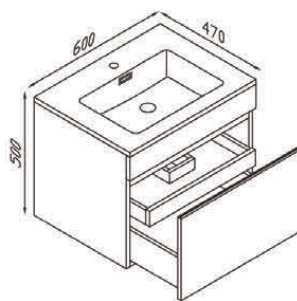

SWF-1712075M

5mm glass mirror
size: 750×25×500mm
size: 600×25×500mm
size: 900×25×500mm
size: 1200×25×500mm

SWF-1712120S

size: 400×350×1200mm

SWF-1712075SFW

size: 750×125×25mm

BATH Combination _ 1707060

SWF-1707060C