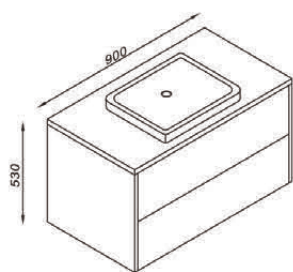

SWF-1422090M

5mm glass mirror
 size: 600×30×550mm
 size: 750×30×550mm
 size: 800×30×550mm
 size: 900×30×550mm

SWF-1422140S

1 soft-closing door
 size: 400×250×1000mm
 size: 400×250×1200mm
 size: 400×350×1400mm