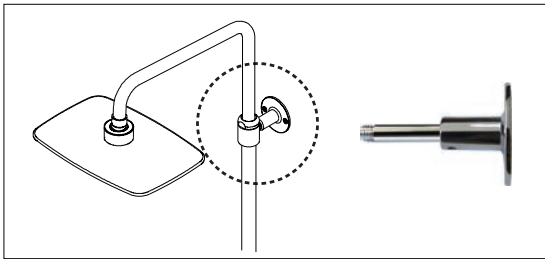

MB-400(200*200)
Refresh shower head
MB-424(250*250), MB-425(300*300)

MB-440
Refresh shower head
Ø200

MB-441
Refresh shower head
200*200

Refresh Shower Special Band Shaft

Special band shaft
L : 45, 65, 80, 150mm