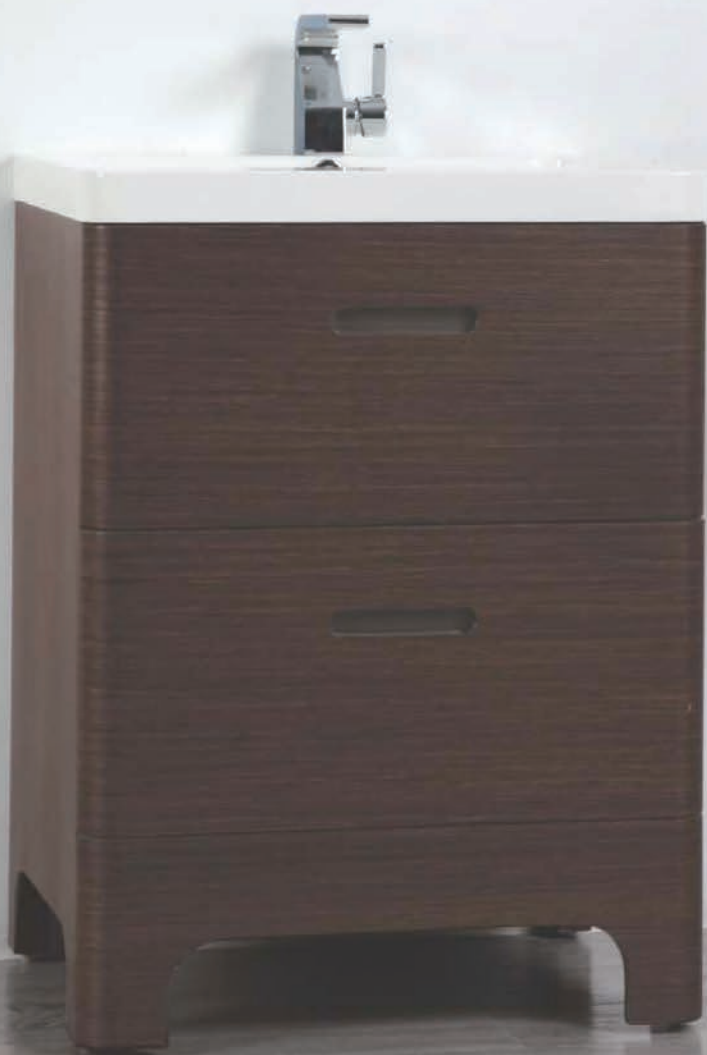

SWF-1425050M

5mm glass mirror
size: 500×30×700mm

SWF-1425060C

1 soft-closing drawer
size: 600×480×800mm

SWF-1425060M

roundcorner mirror
top light(IP44) available
size: 500×30×700mm

SWF-1506065C

2 soft-closing drawers
 size: 650×490×750mm
 size: 850×490×750mm
 size: 600×490×750mm
 size: 800×490×750mm
 size: 1000×490×750mm