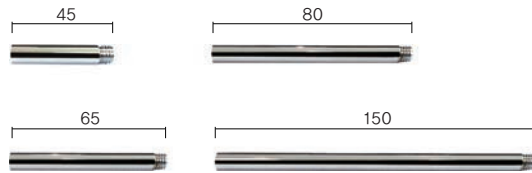

MB-400(200*200)
Refresh shower head
MB-424(250*250), MB-425(300*300)

MB-440
Refresh shower head
Ø200

MB-441
Refresh shower head
200*200

Refresh Shower Special Band Shaft

Special band shaft
L : 45, 65, 80, 150mm