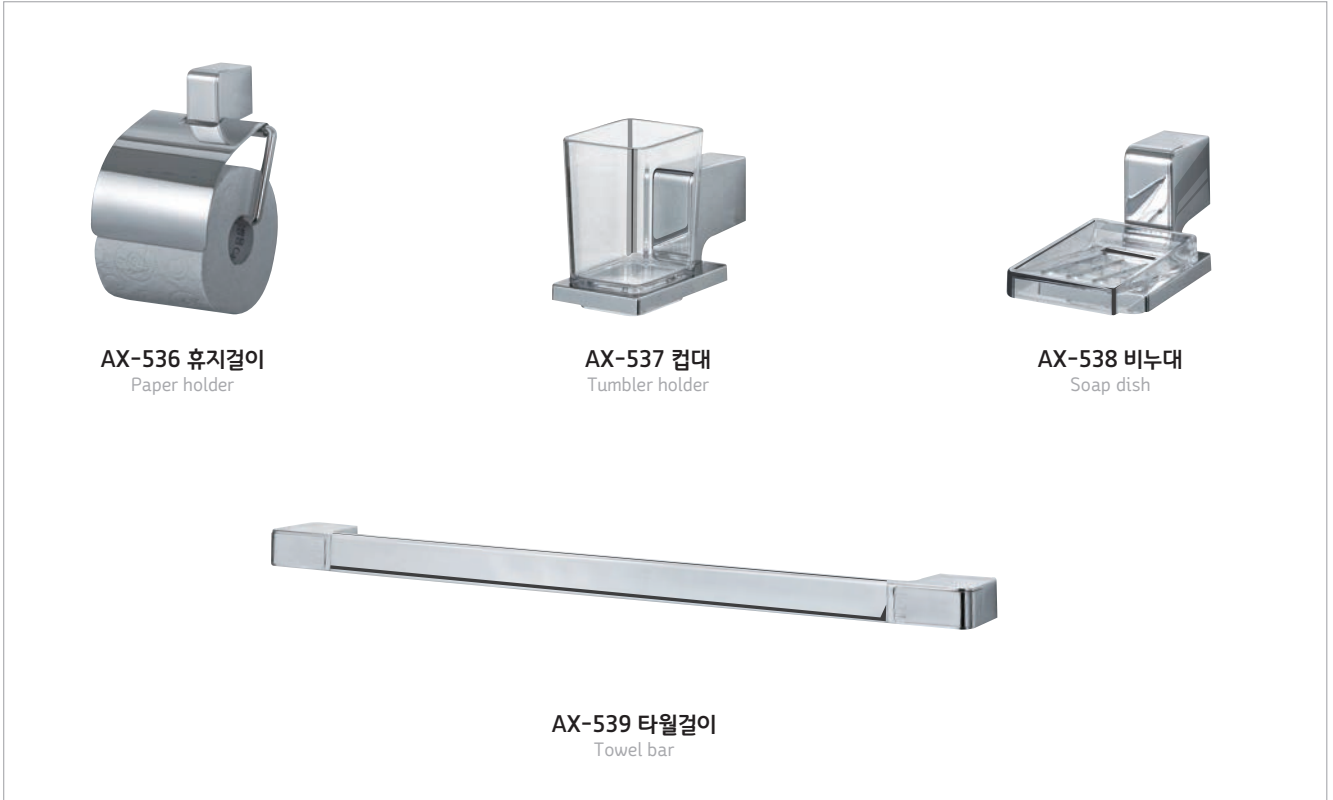

AX-681
선반겸용 이중휴지걸이(68211)
Double paper holder with shelf

Accessories

● AX-410 (4, 5품세트)

● AX-120 (4품세트)

Accessories

● AX-540 (4품세트)

● AX-485 (4품세트)

Accessories