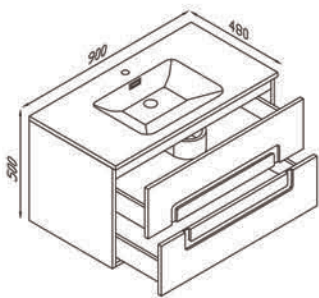

SWF-1611155S

1 soft-closing door
 2 soft-closing drawers
 size: 400×350×1550mm

SWF-1611080SFW

size: 800×115×25mm

SWF-1706090C

2 soft-closing drawers
size: 750×480×480mm
size: 900×480×480mm

SWF-1706090M

5mm glass mirror
size: 750×40×500mm
size: 900×40×500mm