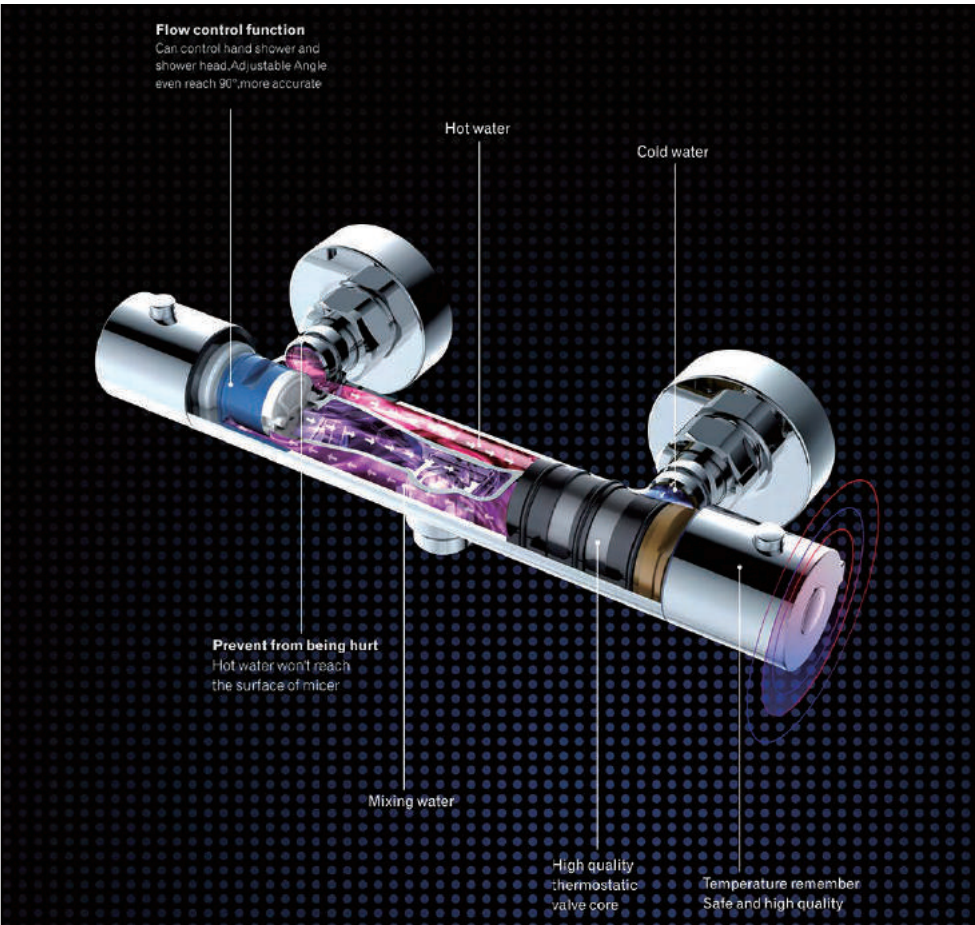

원홀세면수전
Single lever
one-hole lavatory faucet

GSFL-791

원홀탑볼세면수전
Single lever
one-hole top ball lavatory faucet

GSFB-792

샤워욕조수전
Single lever
bath & shower faucet

[Concealed Shower (매립형 수전)]

GCFB-764

매립형레인샤워수전
Single lever
Concealed shower faucet

[Concealed Shower (매립형 수전/버튼형)]

GCFB-764B

매립형레인샤워수전
Single lever
Concealed shower faucet

[Thermostat Shower (써머 수전)]

GTFB-303

써머샤워욕조수전
Single lever thermostat
bath & shower faucet

GTFB-793

써머레인샤워욕조수전
Single lever thermostat
bath & refresh shower faucet

[Sense series (센스)]

HBFL-861

원홀세면수전
Single lever
one-hole lavatory faucet

HBFB-864

샤워욕조수전
Single lever
Bath & shower faucet

[Witty series (위티)]

HBFL-833

원홀세면수전
Single lever
one-hole lavatory faucet