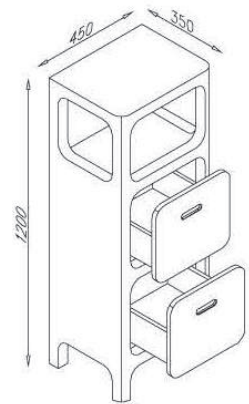

SWF-1615080S

2 soft-closing drawers
size: 450×350×1200mm