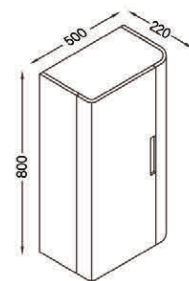

SWF-1604080BSB

1 soft-closing door
size: 500×220×800mm