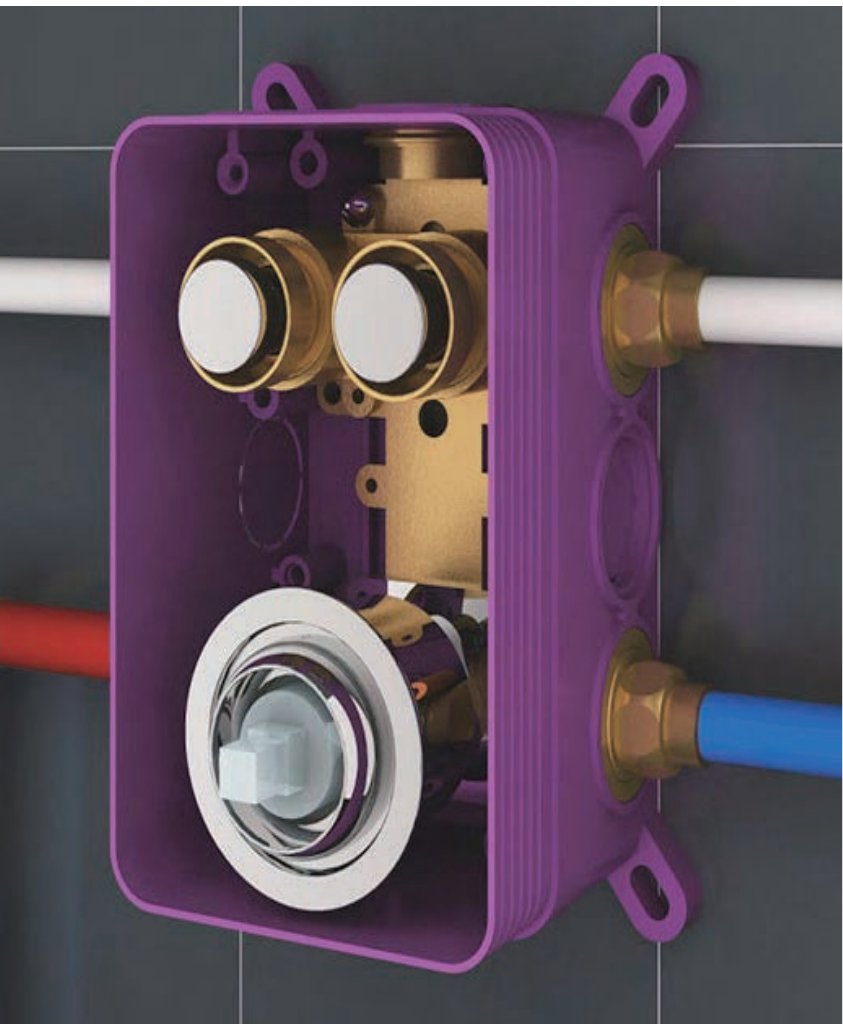

원홀세면수전
Single lever
one-hole lavatory faucet

GSFL-791

원홀탑볼세면수전
Single lever
one-hole top ball lavatory faucet

GSFB-792

샤워욕조수전
Single lever
bath & shower faucet

[Concealed Shower (매립형 수전)]

GCFB-764

매립형레인샤워수전
Single lever
Concealed shower faucet

[Concealed Shower (매립형 수전/버튼형)]

GCFB-764B

매립형레인샤워수전
Single lever
Concealed shower faucet

[Thermostat Shower (써머 수전)]

GTFB-303

써머샤워욕조수전
Single lever thermostat
bath & shower faucet

GTFB-793

써머레인샤워욕조수전
Single lever thermostat
bath & refresh shower faucet