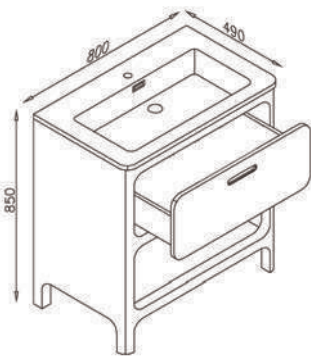

SWF-1425050M

5mm glass mirror
size: 500×30×700mm

SWF-1425060C

1 soft-closing drawer
size: 600×480×800mm

SWF-1425060M

roundcorner mirror
top light(IP44) available
size: 500×30×700mm

SWF-1506065C

2 soft-closing drawers
 size: 650×490×750mm
 size: 850×490×750mm
 size: 600×490×750mm
 size: 800×490×750mm
 size: 1000×490×750mm

SWF-1506065M

5mm glass mirror
 optional choice (IP44 light)
 size: 650×30×700mm
 size: 850×30×700mm
 size: 600×30×700mm
 size: 800×30×700mm
 size: 1000×30×700mm

SWF-1615080C

1 soft-closing drawers
 size: 600×490×830mm
 size: 800×490×830mm
 size: 1000×490×830mm