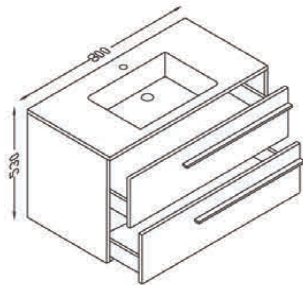

SWF-1611080C

2 soft-closing drawers
size: 600×470×480mm
size: 800×470×480mm
size: 1000×470×480mm
4 soft-closing drawers
size: 1200×470×480mm